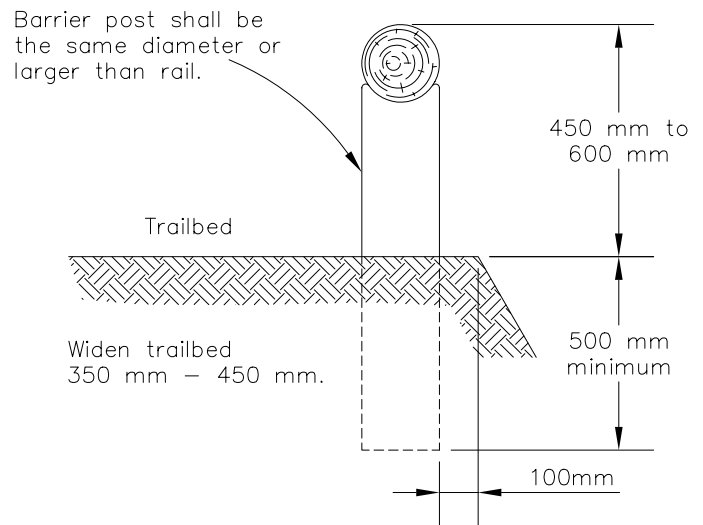

# LOG BARRIER ON POSTS

NOT TO SCALE

FRONT VIEW

END VIEW

LOCATION	RAIL DIAMETER (mm)	SPECIES